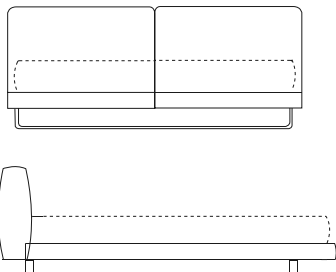

art. LS1 Letto con base con cornice.

Bed. Base with edge.

art. LS1S / art. LS2S per materasso / for mattress

Standard	L/W 182	H 75	P/D 226	L/W 170	P/D 197
	L/W 71.6"	H 29.5"	D 89"	L/W 66.9"	D 77.5"

art. LS1Q / art. LS2Q

Queen Size	L/W 172	H 75	P/D 232	L/W 150	P/D 203
	L/W 67.7"	H 29.5"	D 91.3"	L/W 59"	D 79.9"

art. LS2 Letto con base senza cornice.

Bed. Base with no edge.

art. LS1K / art. LS2K per materasso / for mattress

King Size	L/W 204	H 75	P/D 232	L/W 193	P/D 203
	L/W 80.3"	H 29.5"	D 91.3"	L/W 76"	D 79.9"

art. LS1E / art. LS2E

Europe	L/W 192	H 75	P/D 229	L/W 180	P/D 200
	L/W 75.6"	H 29.5"	D 90.1"	L/W 70.9"	D 78.7"