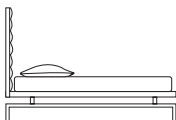

Letto con testata capitonné. Struttura in acciaio rivestita in espanso. Base in tubo di acciaio verniciato o cromato. Rete con doghe in faggio. Disponibile in varie misure.

Bed with quilted headrest. Steel frame covered with polyurethane foam. Base in steel tube, painted or chrome-plated. Beechwood slats. Available in different sizes.

Boss bed HIGH
Art. 9007

art. 9007S - Standard	L/W 175 W 68,9"	H 169 H 66,5"	P/D 209 D 82,3"	per materasso for mattress	L/W 170 W 66,9"	P/D 197 D 77,5"
art. 9007Q - Queen-Size	L/W 161 W 63,4"	H 169 H 66,5"	P/D 215 D 84,6"	per materasso for mattress	L/W 150 W 59"	P/D 203 D 79,9"
art. 9007K - King-Size	L/W 205 W 80,7"	H 169 H 66,5"	P/D 215 D 84,6"	per materasso for mattress	L/W 193 W 76"	P/D 203 D 79,9"
art. 9007E - Europe	L/W 190 W 74,8"	H 169 H 66,5"	P/D 212 D 83,5"	per materasso for mattress	L/W 180 W 70,9"	P/D 200 D 78,7"

Boss bed MEDIUM
Art. 9087

art. 9087S - Standard	L/W 175 W 68,9"	H 124 H 48,8"	P/D 209 D 82,3"	per materasso for mattress	L/W 170 W 66,9"	P/D 197 D 77,5"
art. 9087Q - Queen-Size	L/W 161 W 63,4"	H 124 H 48,8"	P/D 215 D 84,6"	per materasso for mattress	L/W 150 W 59"	P/D 203 D 79,9"
art. 9087K - King-Size	L/W 205 W 80,7"	H 124 H 48,8"	P/D 215 D 84,6"	per materasso for mattress	L/W 193 W 76"	P/D 203 D 79,9"
art. 9087E - Europe	L/W 190 W 74,8"	H 124 H 48,8"	P/D 212 D 83,5"	per materasso for mattress	L/W 180 W 70,9"	P/D 200 D 78,7"

Boss bed LOW
Art. 9017

art. 9017S - Standard	L/W 175 W 68,9"	H 94 H 37"	P/D 209 D 82,3"	per materasso for mattress	L/W 170 W 66,9"	P/D 197 D 77,5"
art. 9017Q - Queen-Size	L/W 161 W 63,4"	H 94 H 37"	P/D 215 D 84,6"	per materasso for mattress	L/W 150 W 59"	P/D 203 D 79,9"
art. 9017K - King-Size	L/W 205 W 80,7"	H 94 H 37"	P/D 215 D 84,6"	per materasso for mattress	L/W 193 W 76"	P/D 203 D 79,9"
art. 9017E - Europe	L/W 190 W 74,8"	H 94 H 37"	P/D 212 D 83,5"	per materasso for mattress	L/W 180 W 70,9"	P/D 200 D 78,7"