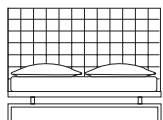

Letto con testata capitonné. Struttura in acciaio rivestita in espanso. Base in tubo di acciaio verniciato o cromato. Rete con doghe in faggio. Disponibile in varie misure.

Bed with quilted headrest. Steel frame covered with polyurethane foam. Base in steel tube, painted or chrome-plated. Beechwood slats. Available in different sizes.

Boss bed HIGH
Art. 9007

art. 9007S - Standard	L/W 175 W 68,9"	H 169 H 66,5"	P/D 209 D 82,3"	per materasso for mattress	L/W 170 W 66,9"	P/D 197 D 77,5"
art. 9007Q - Queen-Size	L/W 161 W 63,4"	H 169 H 66,5"	P/D 215 D 84,6"	per materasso for mattress	L/W 150 W 59"	P/D 203 D 79,9"
art. 9007K - King-Size	L/W 205 W 80,7"	H 169 H 66,5"	P/D 215 D 84,6"	per materasso for mattress	L/W 193 W 76"	P/D 203 D 79,9"
art. 9007E - Europe	L/W 190 W 74,8"	H 169 H 66,5"	P/D 212 D 83,5"	per materasso for mattress	L/W 180 W 70,9"	P/D 200 D 78,7"

Boss bed MEDIUM
Art. 9087

art. 9087S - Standard	L/W 175 W 68,9"	H 124 H 48,8"	P/D 209 D 82,3"	per materasso for mattress	L/W 170 W 66,9"	P/D 197 D 77,5"
art. 9087Q - Queen-Size	L/W 161 W 63,4"	H 124 H 48,8"	P/D 215 D 84,6"	per materasso for mattress	L/W 150 W 59"	P/D 203 D 79,9"
art. 9087K - King-Size	L/W 205 W 80,7"	H 124 H 48,8"	P/D 215 D 84,6"	per materasso for mattress	L/W 193 W 76"	P/D 203 D 79,9"
art. 9087E - Europe	L/W 190 W 74,8"	H 124 H 48,8"	P/D 212 D 83,5"	per materasso for mattress	L/W 180 W 70,9"	P/D 200 D 78,7"

Boss bed LOW
Art. 9017

art. 9017S - Standard	L/W 175 W 68,9"	H 94 H 37"	P/D 209 D 82,3"	per materasso for mattress	L/W 170 W 66,9"	P/D 197 D 77,5"
art. 9017Q - Queen-Size	L/W 161 W 63,4"	H 94 H 37"	P/D 215 D 84,6"	per materasso for mattress	L/W 150 W 59"	P/D 203 D 79,9"
art. 9017K - King-Size	L/W 205 W 80,7"	H 94 H 37"	P/D 215 D 84,6"	per materasso for mattress	L/W 193 W 76"	P/D 203 D 79,9"
art. 9017E - Europe	L/W 190 W 74,8"	H 94 H 37"	P/D 212 D 83,5"	per materasso for mattress	L/W 180 W 70,9"	P/D 200 D 78,7"