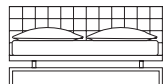

Letto con testata capitonné. Struttura in acciaio rivestita in espanso. Base in tubo di acciaio verniciato o cromato. Rete con doghe in faggio. Disponibile in varie misure.

Bed with quilted headrest. Steel frame covered with polyurethane foam. Base in steel tube, painted or chrome-plated. Beechwood slats. Available in different sizes.

Boss bed HIGH
Art. 9007

art. 9007S - Standard	L/W 175 W 68,9"	H 169 H 66,5"	P/D 209 D 82,3"	per materasso for mattress	L/W 170 W 66,9"	P/D 197 D 77,5"
art. 9007Q - Queen-Size	L/W 161 W 63,4"	H 169 H 66,5"	P/D 215 D 84,6"	per materasso for mattress	L/W 150 W 59"	P/D 203 D 79,9"
art. 9007K - King-Size	L/W 205 W 80,7"	H 169 H 66,5"	P/D 215 D 84,6"	per materasso for mattress	L/W 193 W 76"	P/D 203 D 79,9"
art. 9007E - Europe	L/W 190 W 74,8"	H 169 H 66,5"	P/D 212 D 83,5"	per materasso for mattress	L/W 180 W 70,9"	P/D 200 D 78,7"

Boss bed MEDIUM
Art. 9087

art. 9087S - Standard	L/W 175 W 68,9"	H 124 H 48,8"	P/D 209 D 82,3"	per materasso for mattress	L/W 170 W 66,9"	P/D 197 D 77,5"
art. 9087Q - Queen-Size	L/W 161 W 63,4"	H 124 H 48,8"	P/D 215 D 84,6"	per materasso for mattress	L/W 150 W 59"	P/D 203 D 79,9"
art. 9087K - King-Size	L/W 205 W 80,7"	H 124 H 48,8"	P/D 215 D 84,6"	per materasso for mattress	L/W 193 W 76"	P/D 203 D 79,9"
art. 9087E - Europe	L/W 190 W 74,8"	H 124 H 48,8"	P/D 212 D 83,5"	per materasso for mattress	L/W 180 W 70,9"	P/D 200 D 78,7"

Boss bed LOW
Art. 9017

art. 9017S - Standard	L/W 175 W 68,9"	H 94 H 37"	P/D 209 D 82,3"	per materasso for mattress	L/W 170 W 66,9"	P/D 197 D 77,5"
art. 9017Q - Queen-Size	L/W 161 W 63,4"	H 94 H 37"	P/D 215 D 84,6"	per materasso for mattress	L/W 150 W 59"	P/D 203 D 79,9"
art. 9017K - King-Size	L/W 205 W 80,7"	H 94 H 37"	P/D 215 D 84,6"	per materasso for mattress	L/W 193 W 76"	P/D 203 D 79,9"
art. 9017E - Europe	L/W 190 W 74,8"	H 94 H 37"	P/D 212 D 83,5"	per materasso for mattress	L/W 180 W 70,9"	P/D 200 D 78,7"