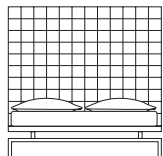

Letto con testata capitonné. Struttura in acciaio rivestita in espanso. Base in tubo di acciaio verniciato o cromato. Rete con doghe in faggio. Disponibile in varie misure.

Bed with quilted headrest. Steel frame covered with polyurethane foam. Base in steel tube, painted or chrome-plated. Beechwood slats. Available in different sizes.

Boss bed HIGH
Art. 9007

art. 9007S - Standard	L/W 175 W 68,9"	H 169 H 66,5"	P/D 209 D 82,3"	per materasso for mattress	L/W 170 W 66,9"	P/D 197 D 77,5"
art. 9007Q - Queen-Size	L/W 161 W 63,4"	H 169 H 66,5"	P/D 215 D 84,6"	per materasso for mattress	L/W 150 W 59"	P/D 203 D 79,9"
art. 9007K - King-Size	L/W 205 W 80,7"	H 169 H 66,5"	P/D 215 D 84,6"	per materasso for mattress	L/W 193 W 76"	P/D 203 D 79,9"
art. 9007E - Europe	L/W 190 W 74,8"	H 169 H 66,5"	P/D 212 D 83,5"	per materasso for mattress	L/W 180 W 70,9"	P/D 200 D 78,7"

Boss bed MEDIUM
Art. 9087

art. 9087S - Standard	L/W 175 W 68,9"	H 124 H 48,8"	P/D 209 D 82,3"	per materasso for mattress	L/W 170 W 66,9"	P/D 197 D 77,5"
art. 9087Q - Queen-Size	L/W 161 W 63,4"	H 124 H 48,8"	P/D 215 D 84,6"	per materasso for mattress	L/W 150 W 59"	P/D 203 D 79,9"
art. 9087K - King-Size	L/W 205 W 80,7"	H 124 H 48,8"	P/D 215 D 84,6"	per materasso for mattress	L/W 193 W 76"	P/D 203 D 79,9"
art. 9087E - Europe	L/W 190 W 74,8"	H 124 H 48,8"	P/D 212 D 83,5"	per materasso for mattress	L/W 180 W 70,9"	P/D 200 D 78,7"

Boss bed LOW
Art. 9017

art. 9017S - Standard	L/W 175 W 68,9"	H 94 H 37"	P/D 209 D 82,3"	per materasso for mattress	L/W 170 W 66,9"	P/D 197 D 77,5"
art. 9017Q - Queen-Size	L/W 161 W 63,4"	H 94 H 37"	P/D 215 D 84,6"	per materasso for mattress	L/W 150 W 59"	P/D 203 D 79,9"
art. 9017K - King-Size	L/W 205 W 80,7"	H 94 H 37"	P/D 215 D 84,6"	per materasso for mattress	L/W 193 W 76"	P/D 203 D 79,9"
art. 9017E - Europe	L/W 190 W 74,8"	H 94 H 37"	P/D 212 D 83,5"	per materasso for mattress	L/W 180 W 70,9"	P/D 200 D 78,7"