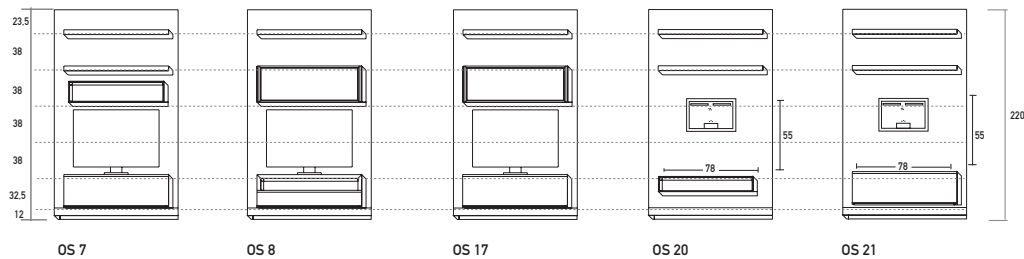

Porta DVD. DVD unit.

Art. OSDVD20V
L/W 20 H 220 P/D 15.6
W 7.9" H 86.6" D 6.1"

OS 1

OS 2

OS 19

L/W 110 H 220
W 43.3" H 86.7"

OS 4

OS 10

OS 5

L/W 130 H 220
W 51.2" H 86.7"

OS 7

OS 8

OS 17

OS 20

OS 21

L/W 130 H 220
W 51.2" H 86.7"