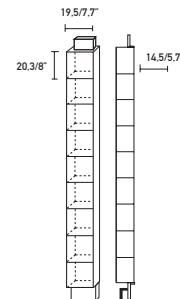

Art. OSDEC93
L/W 93 H 16 P/D 28
W 36.6" H 6.3" D 11"

Art. OSDVD103
L/W 103 H 22 P/D 16
W 40.5" H 8.7" D 6.3"

Art. OSDEC103
L/W 103 H 16 P/D 28
W 40.5" H 6.3" D 11"

Profondità interna. Inside depth. 14/5.5"

Profondità interna. Inside depth. 26/10.2"

PORTA DVD

DVD UNITS

Elemento verticale porta-DVD in alluminio anodizzato naturale, laccato bianco o tortora 05.70.

Vertical DVD unit made of natural anodised aluminium or painted white or dove brown 05.70.

Porta DVD. DVD unit.

Art. OSDVD20V
L/W 20 H 220 P/D 15.6
W 7.9" H 86.6" D 6.1"

OS 1

OS 2

OS 19

L/W 110 H 220
W 43.3" H 86.7"

OS 4

OS 10