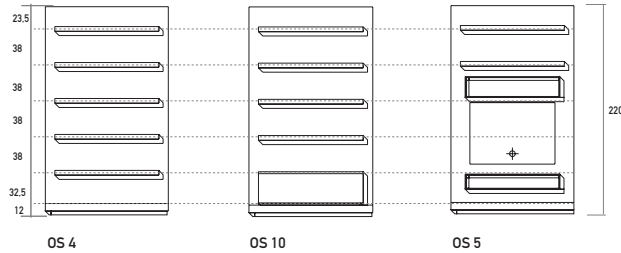

Porta DVD. DVD unit.

Art. OSDVD20V
L/W 20 H 220 P/D 15.6
W 7.9" H 86.6" D 6.1"

OS 1

OS 2

OS 19

L/W 110 H 220
W 43.3" H 86.7"

OS 4

OS 10