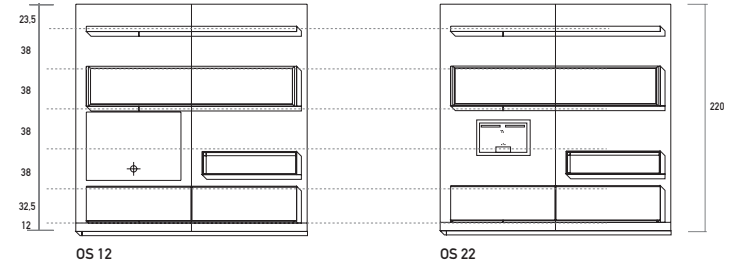

Porta DVD. DVD unit.

Art. OSDVD20V
L/W 20 H 220 P/D 15.6
W 7.9" H 86.6" D 6.1"

OS 1

OS 2

OS 19

L/W 110 H 220
W 43.3" H 86.7"

OS 4

OS 10

OS 5

L/W 130 H 220
W 51.2" H 86.7"

OS 7

OS 8

OS 17

OS 20

OS 21

L/W 130 H 220
W 51.2" H 86.7"