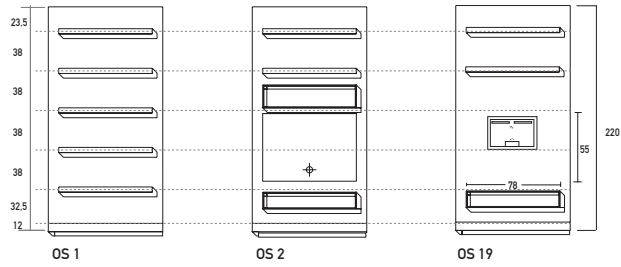

Art. OSDEC93
L/W 93 H 16 P/D 28
W 36.6" H 6.3" D 11"

Art. OSDVD103
L/W 103 H 22 P/D 16
W 40.5" H 8.7" D 6.3"

Art. OSDEC103
L/W 103 H 16 P/D 28
W 40.5" H 6.3" D 11"

Profondità interna. Inside depth. 14/5.5"

Profondità interna. Inside depth. 26/10.2"

PORTA DVD

DVD UNITS

Elemento verticale porta-DVD in alluminio anodizzato naturale, laccato bianco o tortora 05.70.

Vertical DVD unit made of natural anodised aluminium or painted white or dove brown 05.70.

Porta DVD. DVD unit.

Art. OSDVD20V
L/W 20 H 220 P/D 15.6
W 7.9" H 86.6" D 6.1"

OS 1

OS 2

OS 19

L/W 110 H 220
W 43.3" H 86.7"

OS 4

OS 10