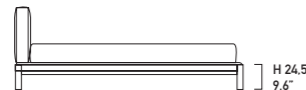

Bed with basement and side tables in MDF, glossy or matt lacquered. Headboard upholstered with polyurethane foam and acrylic fibers. Leather or fabric covers. Beechwood slats_

Art. LP1S / Standard
L/W 182 H 76.5 P/D 217
L/W 71.6" H 30.1" D 85.4"

Per materasso / For mattress
L/W 160 P/D 197
L/W 63" D 77.6"

Art. LP1Q / Queen Size
L/W 172 H 76.5 P/D 223
L/W 67.7" H 30.1" D 87.8"

Per materasso / For mattress
L/W 150 P/D 203
L/W 59" D 79.9"

Art. LP1K / King Size
L/W 215 H 76.5 P/D 223
L/W 84.6" H 30.1" D 87.8"

Comodino. Side table.
L/W 65 H 23 P/D 50
W 25.6" H 9" D 19.7"