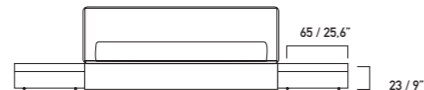

Bed with basement and side tables in MDF, glossy or matt lacquered. Headboard upholstered with polyurethane foam and acrylic fibers. Leather or fabric covers. Beechwood slats_

Art. LP1S / Standard
L/W 182 H 76.5 P/D 217
L/W 71.6" H 30.1" D 85.4"

Per materasso / For mattress
L/W 160 P/D 197
L/W 63" D 77.6"

Art. LP1Q / Queen Size
L/W 172 H 76.5 P/D 223
L/W 67.7" H 30.1" D 87.8"

Per materasso / For mattress
L/W 150 P/D 203
L/W 59" D 79.9"

Art. LP1K / King Size
L/W 215 H 76.5 P/D 223
L/W 84.6" H 30.1" D 87.8"

Comodino. Side table.
L/W 65 H 23 P/D 50
W 25.6" H 9" D 19.7"