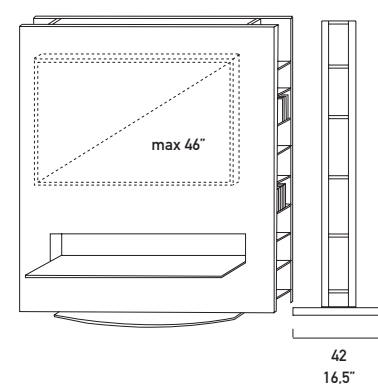

Elemento porta TV/HI-FI. Television/HI-FI unit.

Art. HF1
Pannello. Unit.
L/W 144 H 160 P/D 14
W 56.7" H 63" D 5.5"

Base. Base.
L/W 176 P/D 65
W 69.3" D 25.6"

Mensola. Shelf.
L/W 105 P/D 29.5
W 41.3" D 11.6"

Art. HF2
Pannello. Unit.
L/W 144 H 160 P/D 14
W 56.7" H 63" D 5.5"

Base. Base.
L/W 105 P/D 42
W 41.3" D 16.5"

Mensola. Shelf.
L/W 105 P/D 29.5
W 41.3" D 11.6"

ELEMENTO PORTA TV/HI-FI TELEVISION/HI-FI UNIT

Elemento porta TV/HI-FI con fori posteriori per fissaggio a parete. Basamento semiovale in acciaio laccato alluminio.

Television/HI-FI unit with aluminium painted steel basement. Arranged with holes on the back panel for wall-fixing.

Elemento porta TV/HI-FI. Television/HI-FI unit.

Art. HF3
Pannello. Unit.
L/W 144 H 160 P/D 14
W 56.7" H 63" D 5.5"

Base. Base.
L/W 105 P/D 30
W 41.3" D 11.8"

Mensola. Shelf.
L/W 105 P/D 29.5
W 41.3" D 11.6"