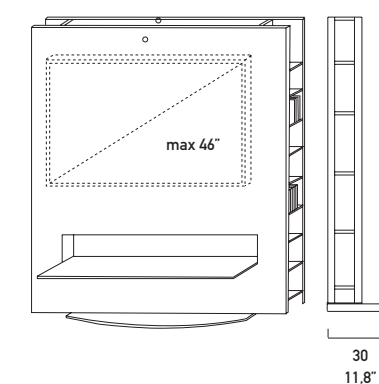

Elemento porta TV/HI-FI. Television/HI-FI unit.

Art. HF1
Pannello. Unit.
L/W 144 H 160 P/D 14
W 56.7" H 63" D 5.5"

Base. Base.
L/W 176 P/D 65
W 69.3" D 25.6"

Mensola. Shelf.
L/W 105 P/D 29.5
W 41.3" D 11.6"

Art. HF2
Pannello. Unit.
L/W 144 H 160 P/D 14
W 56.7" H 63" D 5.5"

Base. Base.
L/W 105 P/D 42
W 41.3" D 16.5"

Mensola. Shelf.
L/W 105 P/D 29.5
W 41.3" D 11.6"

ELEMENTO PORTA TV/HI-FI TELEVISION/HI-FI UNIT

Elemento porta TV/HI-FI con fori posteriori per fissaggio a parete. Basamento semiovale in acciaio laccato alluminio.

Television/HI-FI unit with aluminium painted steel basement. Arranged with holes on the back panel for wall-fixing.

Elemento porta TV/HI-FI. Television/HI-FI unit.

Art. HF3
Pannello. Unit.
L/W 144 H 160 P/D 14
W 56.7" H 63" D 5.5"

Base. Base.
L/W 105 P/D 30
W 41.3" D 11.8"

Mensola. Shelf.
L/W 105 P/D 29.5
W 41.3" D 11.6"